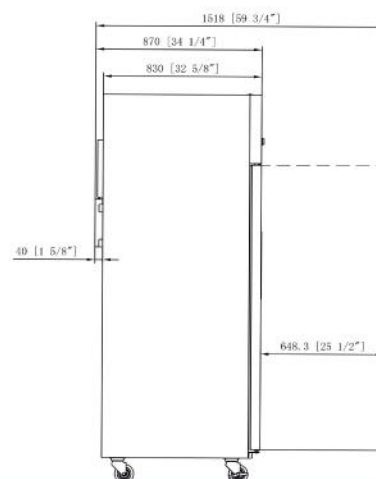

SIDE VIEW

California Office
2488 Peck Road,
City of Industry, CA 90601
(562) 568-4060
www.dukersusa.com

New Jersey Office
475 S Clinton Ave
South Plainfield, NJ 07080
(800) 608-9289
Info@dukersusa.com

Georgia Office
6513 Warren Dr
NW Norcross, GA 30093
(678) 580-3960
service@dukersusa.com

Texas Office
1444 N Cockrell Hill Rd
#104 Dallas, TX 75211
(469) 421-1040
Warrenrty@dukersusa.com