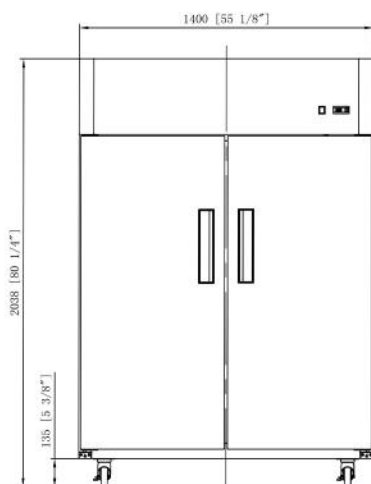

TOP-MOUNTED REACH-IN REFRIGERATOR

MODEL: D55AR-GS2

Model:	D55AR-GS2
Rated Voltage:	115V AC
Rated Frequency:	60Hz
Total Input Power:	730W
Total Current:	8.6A
Total Capacity:	40.74 cu ft
Refrigerant:	R290/5.11oz
Climatic Category:	4/5
Protection Type	I
Design pressure	High Side :300PSIG Low Side:150PSIG
Insulation Blowing Gas	C-pentane
Net Weight:	463 lbs
NEMA Config	5-20P

STANDARD FEATURES

TOP MOUNT COMPRESSOR

The top mount compressor structure is placed in the coolest possible area, provides quick and easy service R-Series

HIGH QUALITY STEEL

Interior and exterior high quality steel minimizes dents, scratches and rust

HIGH DENSITY POLYURETHANE INSULATION CFC

free and high density cell foam is Eco-friendly and more energy efficient

STURDY, CLEAN STAINLESS SHELVING

High quality coated stainless shelves may prevent peel and rust.

SELF-CLOSING DOOR SYSTEM

Door Automatically close at 60°

FREEZERS HOLDS 33°F ~ 41°F FOR BEST IN REFRIGERATORS

NEMA 5-20P

115/60/1

PLAN VIEW

FRONT VIEW